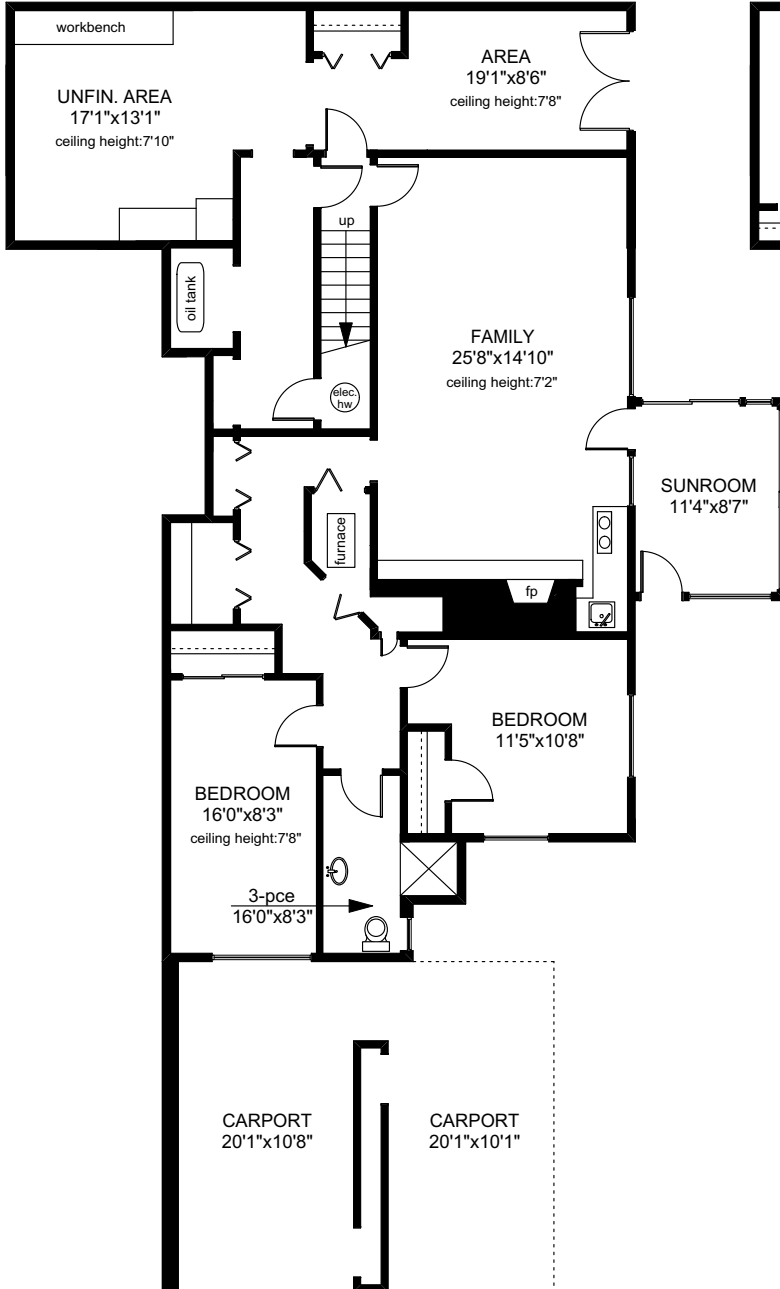

2761 MURRAY DRIVE

LOWER FLOOR
1708 SQ.FT

MAIN FLOOR
1696 SQ.FT

	FINISHED SQ. FT.	UNFINISHED SQ. FT.	TOTAL SQ. FT.
MAIN	1696	0	1696
LOWER	1458	250	1708
TOTAL	3154	250	3404
CARPORT	0	459	459
DECK	0	695	695
SHED	0	206	206

PREPARED FOR THE EXCLUSIVE USE OF
THE NEAL ESTATE TEAM OF RE/MAX ALLIANCE

MEASURED ON: 02/16/18
DRAWING FILE: 14538

Tafmeasure VICTORIA, B.C.
Ph. 883.8894
www.tafmeasure.com