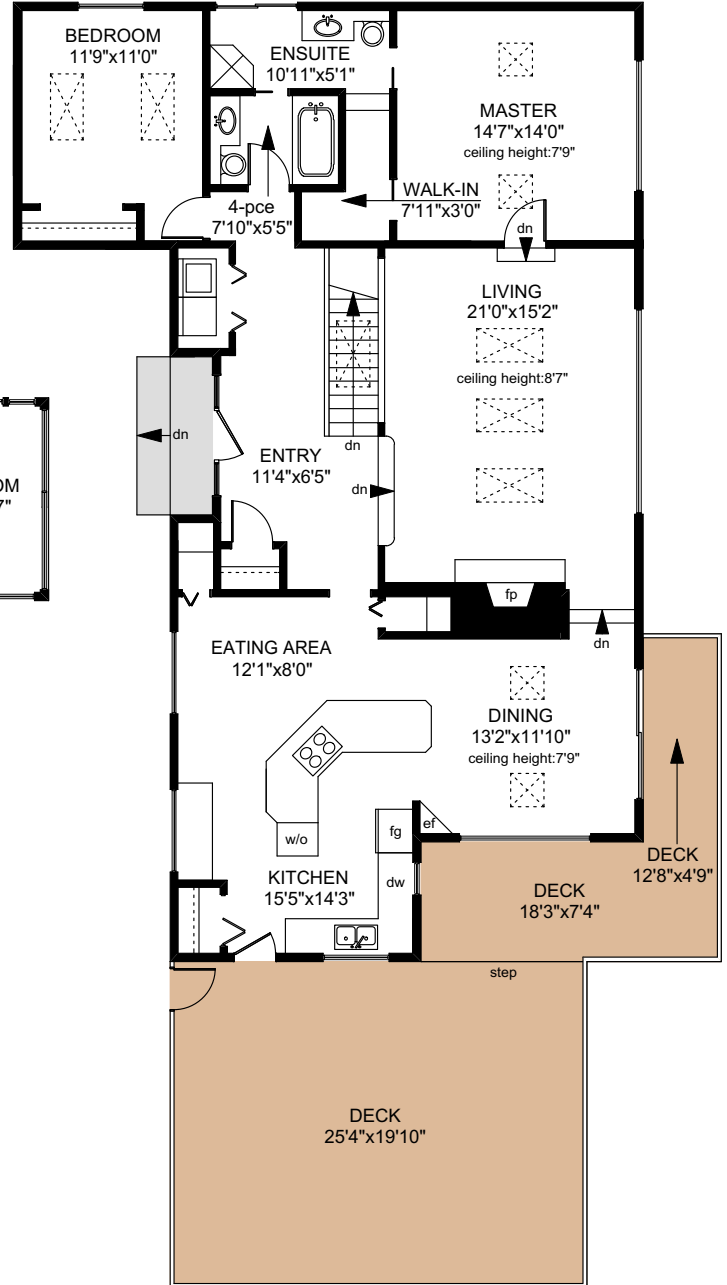

2761 MURRAY DRIVE

LOWER FLOOR
1708 SQ.FT

MAIN FLOOR
1696 SQ.FT

	FINISHED SQ. FT.	UNFINISHED SQ. FT.	TOTAL SQ. FT.
MAIN	1696	0	1696
LOWER	1458	250	1708
TOTAL	3154	250	3404
CARPORT	0	459	459
DECK	0	695	695
SHED	0	206	206

PREPARED FOR THE EXCLUSIVE USE OF
THE NEAL ESTATE TEAM OF RE/MAX ALLIANCE

MEASURED ON: 02/16/18
DRAWING FILE: 14538

Tafmeasure VICTORIA, B.C.
Ph. 883.8894
www.tafmeasure.com